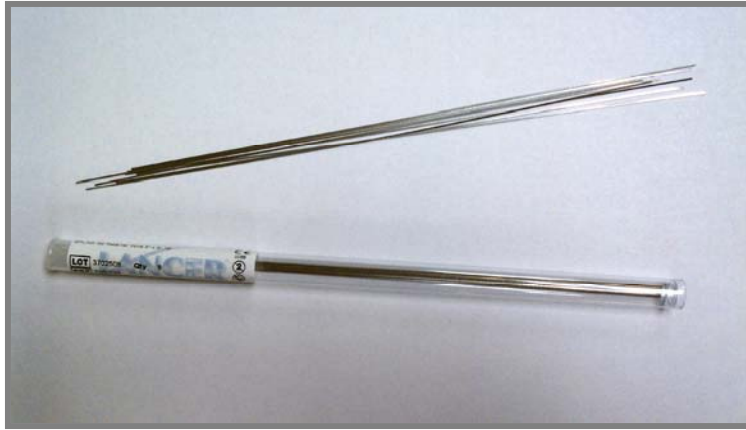

# SPLINX RETAINERS

Permanent Retention made Easy!

- The first bonded lingual retainer wire that does not fray when cut.
- Made from a flattened coaxial wire to a precise dimension of .20 mm x .75 mm
- Lays neatly on the lingual surface of the teeth for precise bonding and retention.
- Works well with all types of adhesive and is easily formed to fit the tooth surface.
  - Suitable for Maxillary and Mandibular arches.

SPLINX™ PACK OF EIGHT 8 INCH STRIPS  
ITEM# 550-120 \$61/EACH

Contact Your Lancer Representative For Further Information

1-800-854-2896

Website: [www.lancerortho.com](http://www.lancerortho.com)