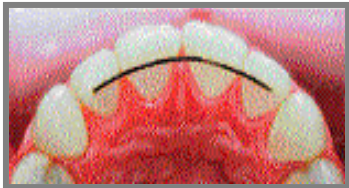

# SPLINX RETAINERS

Permanent Retention made Easy!

- The first bonded lingual retainer wire that does not fray when cut.
- Made from a flattened coaxial wire to a precise dimension of .20 mm x .75 mm
- Lays neatly on the lingual surface of the teeth for precise bonding and retention.
- Works well with all types of adhesive and is easily formed to fit the tooth surface.
  - Suitable for Maxillary and Mandibular arches.

SPLINX™ PACK OF EIGHT 8 INCH STRIPS  
ITEM# 550-120 \$61/EACH

Contact Your Lancer Representative For Further Information

1-800-854-2896

Website: [www.lancerortho.com](http://www.lancerortho.com)